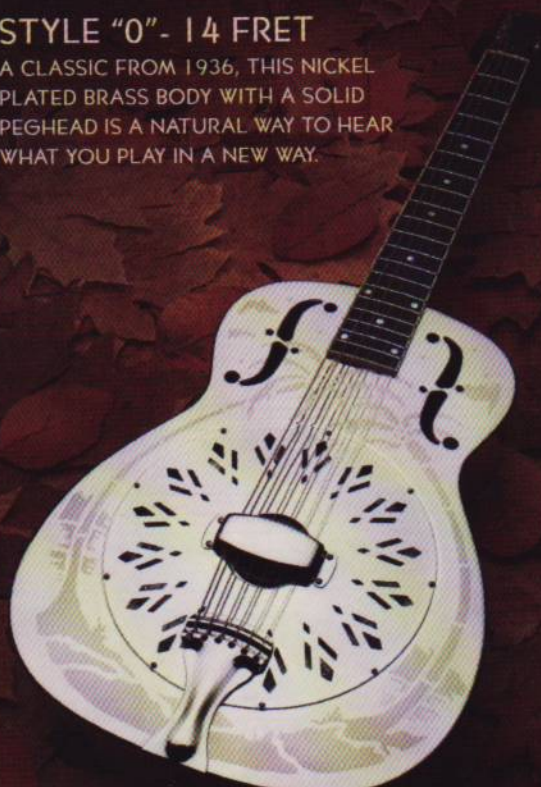

Whiskey Before Breakfast

Traditional, arranged by Doug Young

Tuning: D A D G A D

A

Musical notation for section A, first system. Treble clef, key signature of two sharps (F# and C#), 4/4 time signature. The melody consists of eighth and quarter notes with fingerings: 4, 1, 1, 1, 1, 4, 1, 2, 4, 1, 1, 3, 1. The bass line consists of quarter and eighth notes with fingerings: 0, 7, 4, 0, 4, 0, 0, 4, 7, 0, 4, 5, 7, 4, 0, 2, 0, 4, 0, 4.

A

Musical notation for section A, third system. Treble clef, key signature of two sharps, 4/4 time signature. The melody consists of eighth and quarter notes with fingerings: 1, 1, 1, 1, 1, 4, 1, 2, 4, 1, 1, 3, 1. The bass line consists of quarter and eighth notes with fingerings: 0, 7, 4, 0, 4, 0, 0, 4, 7, 0, 4, 5, 7, 4, 0, 2, 0, 0, 4, 4, 5, 0.

1, 3. 2. 4.

P H S

B

21

25

STYLE "0" - 14 FRET

A CLASSIC FROM 1936, THIS NICKEL PLATED BRASS BODY WITH A SOLID PEGHEAD IS A NATURAL WAY TO HEAR WHAT YOU PLAY IN A NEW WAY.

NATIONAL RESO-PHONIC GUITARS, INC.
 Contact your local dealer or visit us at www.nationalguitars.com
 (805) 546-8442 MADE IN THE U.S.A.